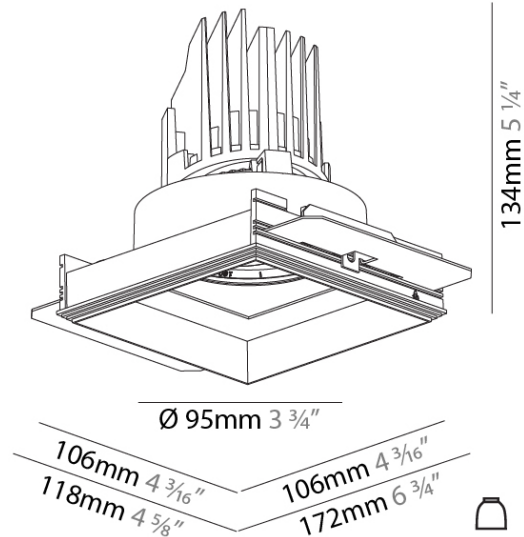

ELECTRICAL

Lamp Type: LED (Zhaga Standard)
Input Wattage (W): 15.5
Total Output Wattage (W): 14.5
Dimming: Tri-Mode (Non-Dimming and Phase Dimming (120Vac only) and 0-10V Dimming)
Driver Included: No
Driver Location: Recessed Housing
Driver Type: Constant Current - Universal
Driver Class: Class 2
Housing: See components
Input Voltage (V): 120 - 277
Constant Current (MA): 500

LED

Number of LEDs: 1
Color Temperature (°K): 2700 / 3000 / 3500 / 4000
Max. Delivered Lumen (lm): 940 / 980 / 1029 / 1050
Nominal Lumen (lm): 1386 / 1438 / 1511 / 1542
CRI: >90 CRI
Efficiency (%): 87.9 / 88.4 / 87.9
Lamp Life (hrs): 50000
Upon Request: RGB-W Tunable White Special Color Temperature Special LED

OPTICAL

Reflector?: 20 / 40 / 60
Adjustability: Rotational 355°; Tilt 30°
Upon Request: Special Beam Angles

RATINGS AND CERTIFICATIONS
Zaneen Inc. © 2022, 10000 880-3382, F 416-247-9319, www.zaneen.com

Available for international specifications by adding "INT" at the end of the existing Model #. For assistance on 'custom' specifications, contact zteam@zaneen.com. In a constant effort to supply the best product, we reserve the right to change specifications or materials without notice. The most recent specification sheets are found at zaneen.com
IP rating: IP20