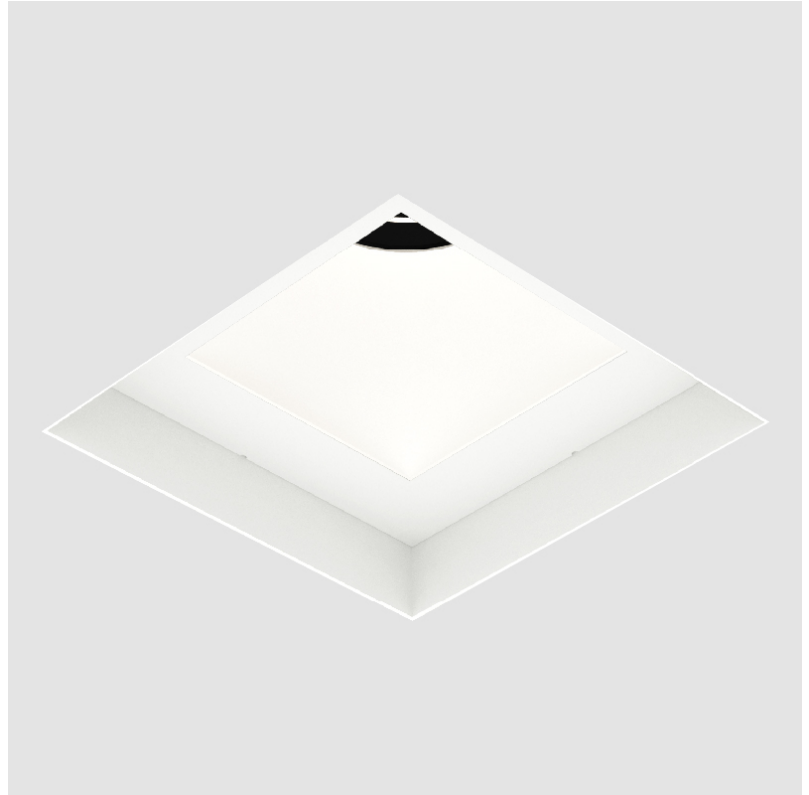

PHYSICAL

Shape: Square
Length (mm): 106
Length (in): 4 ³/₁₆
Width (mm): 106
Width (in): 4 ³/₁₆
Height (mm): 150
Height (in): 5 ⁷/₈
Ceiling Thickness (mm): 10 / 12.5 / 15 / 25
Ceiling Thickness (in): 3/8 or 1/2 or 9/16 or 1
Min. Recessing Depth (mm): 170
Min. Recessing Depth (in): 6 ¹¹/₁₆
Light Distribution: Downlight
Weight (kg): 0.717
Weight (lbs): 1.58
Fixture Finish: SSR / BKV / CWI / CRY / HAB / UFT / ITA / RUA / FTG / MYG / LOD / PUS / FRO / FUP / KIA / POP / BLS / SPG / MEY / GOH / GUM / CHC / COM / ABZ / JAG / OBR / MOS / ROR
Fixture Material: Aluminum Die Cast
Cut-out Measurements: 120mm / 4 3/4" x 120mm / 4 3/4"
Upon Request: Unique Ceiling Thickness

ELECTRICAL

Lamp Type: LED (Zhaga Standard)
Input Wattage (W): 15.5
Total Output Wattage (W): 14.5
Dimming: Tri-Mode (Non-Dimming and Phase Dimming (120Vac only) and 0-10V Dimming)
Driver Included: No
Driver Location: Recessed Housing
Driver Type: Constant Current - Universal
Driver Class: Class 2
Housing: See components
Input Voltage (V): 120 - 277
Constant Current (MA): 500

LED

Number of LEDs: 1
Color Temperature (°K): 2700 / 3000 / 3500 / 4000
Max. Delivered Lumen (lm): 940 / 980 / 1029 / 1050
Nominal Lumen (lm): 1386 / 1438 / 1511 / 1542
CRI: >90 CRI
Efficiency (%): 87.9 / 88.4 / 87.9
Lamp Life (hrs): 50000
Upon Request: RGB-W Tunable White Special Color Temperature Special LED

OPTICAL

Reflector: 20 / 40 / 60
Upon Request: Special Beam Angles

RATINGS AND CERTIFICATIONS